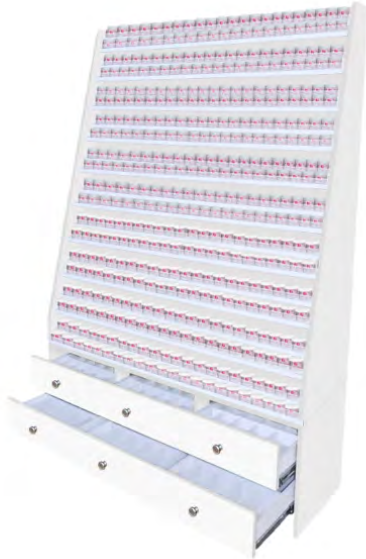

DIMENSION

■ 78 1/4" H x 24" W x 24" D

360° POWDER CENTER

JAT-NPWRK-3524-KIT

DIMENSION

■ 78 1/4" H x 24" W x 24" D

SONOMA I | FURNITURE COLLECTION

DOUBLE POWDER DEVICE