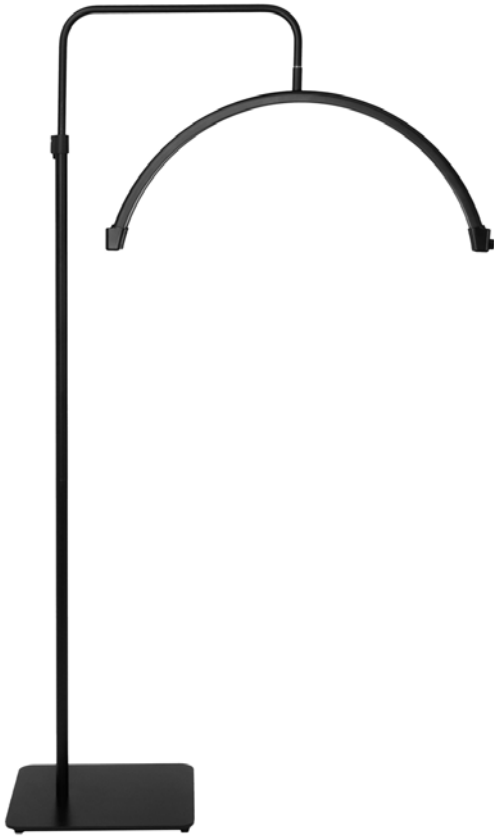

SABLE MASSAGE BED

HZI-MGTBL-003-BLK

DIMENSION

■ 26 - 32" H x 24" W x 73" L

Keen Essentials is here for all your salon supply needs, whatever type of salon it may be. We offer a range of professional quality beauty salon products, from table lamps to massage oil warmers. We guarantee satisfaction and can ensure you that we will continue to bring you quality salon products.

- × LED Table Lamps
- × Footsie Bath
- × Spray Bottles

KEEN LUNA LED FLOOR LAMP

HUA-KLMP-9200

DIMENSION

- Arch Dim: 28" Diameter x 13.8" H
- Base Dim: 14" x 12"
- Stand Height: Min. 53"~86.6"H

SLIMFLEX LED LAMP